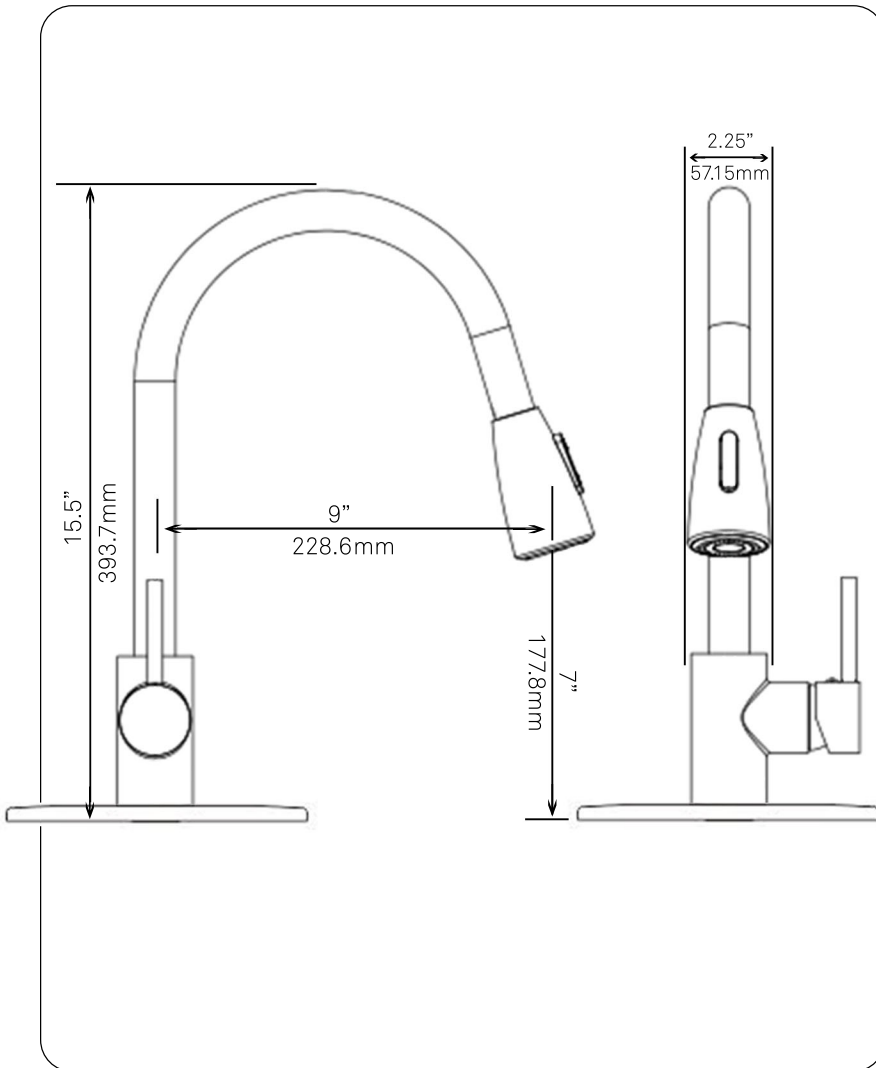

NOTES

Novatto reserves the right (1) to make changes in specifications and materials, and (2) to change or discontinue models, both without notice or obligation. Dimensions are for reference only, see www.NovattoInc.com for finish options and product availability.

Novatto Inc
TOLL FREE 844.404.4242
www.NovattoInc.com